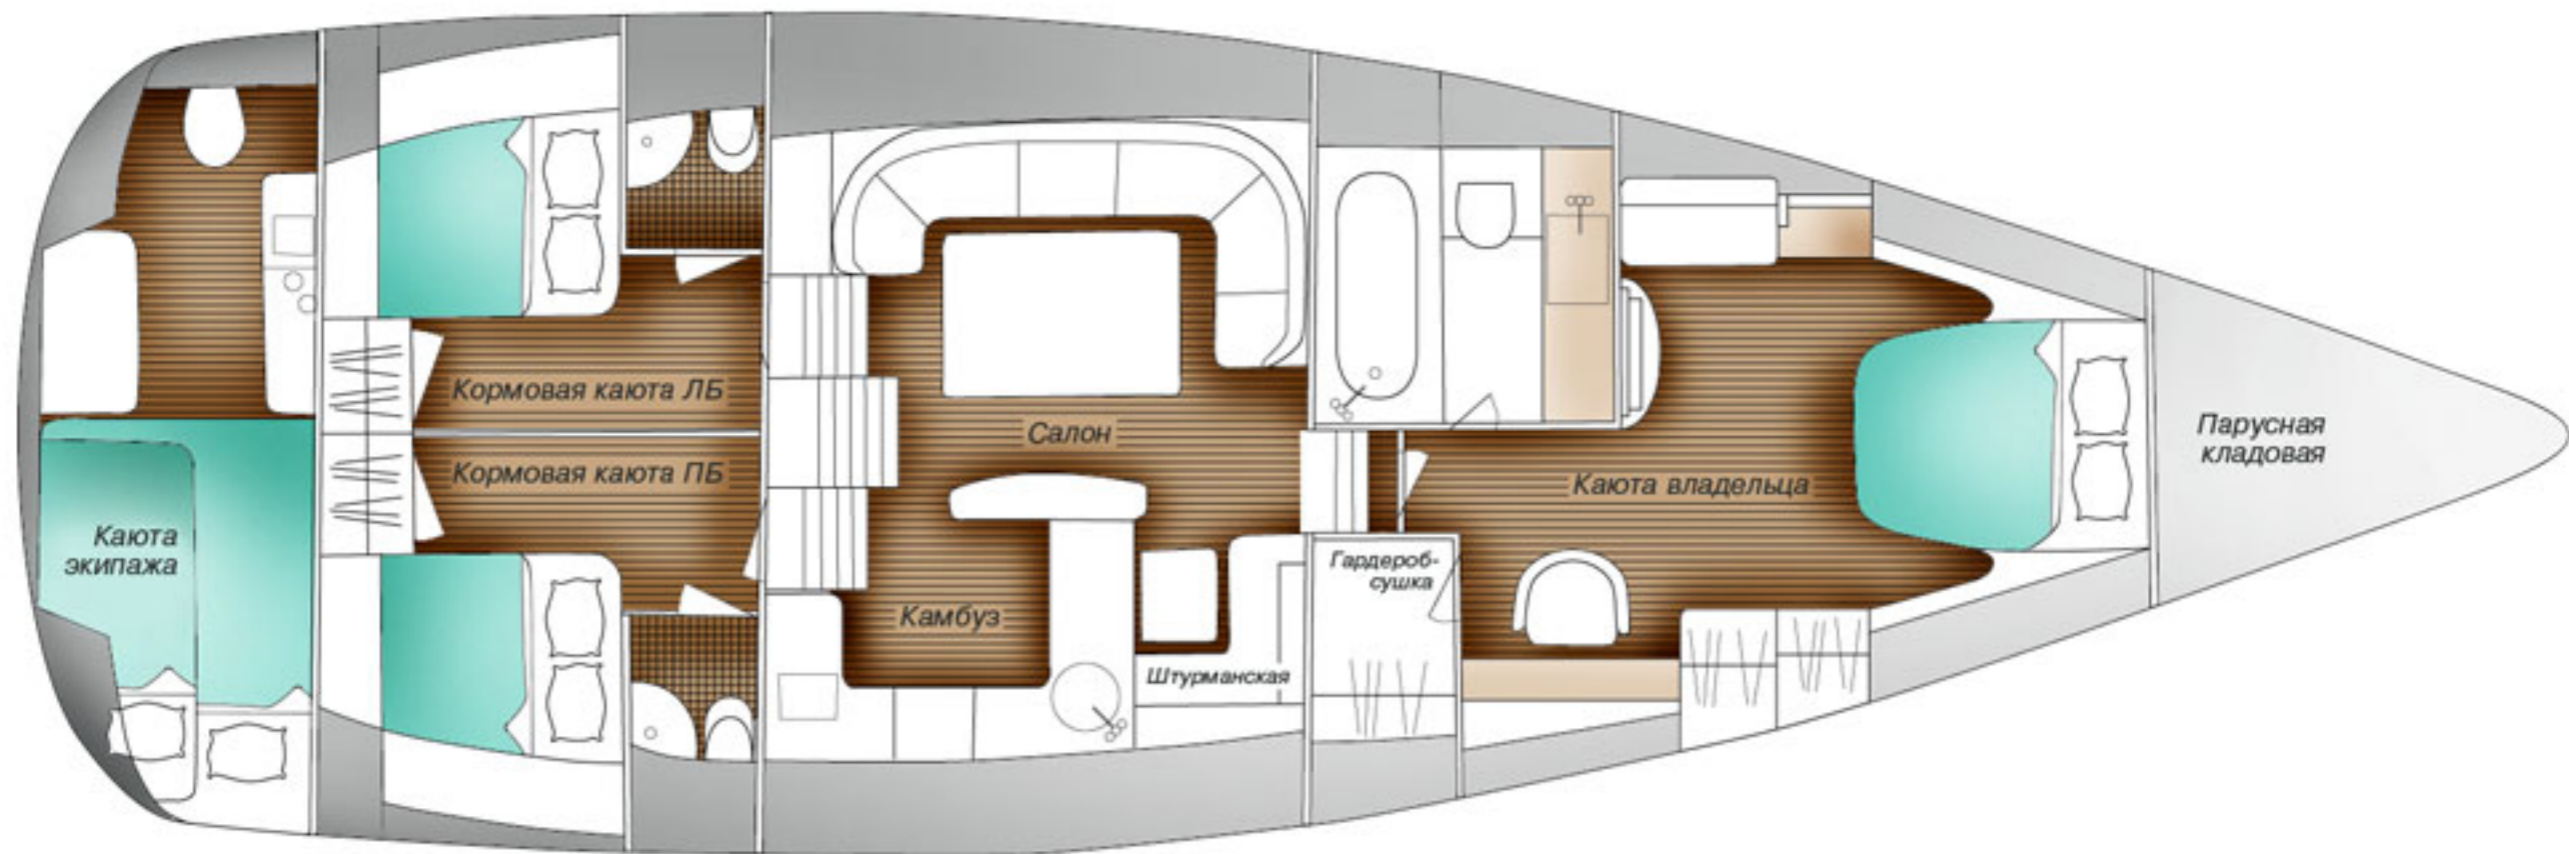

A chrome faucet with a curved spout, mounted on the granite countertop above the sink.

A white Samsung front-loading washing machine with a circular door and a control panel on top, integrated into the wooden cabinetry.

A white toilet with the lid up, located in the foreground of the bathroom.

Control panel on the wooden cabinet below the countertop, featuring a white square panel, a black knob, and a red emergency stop button.