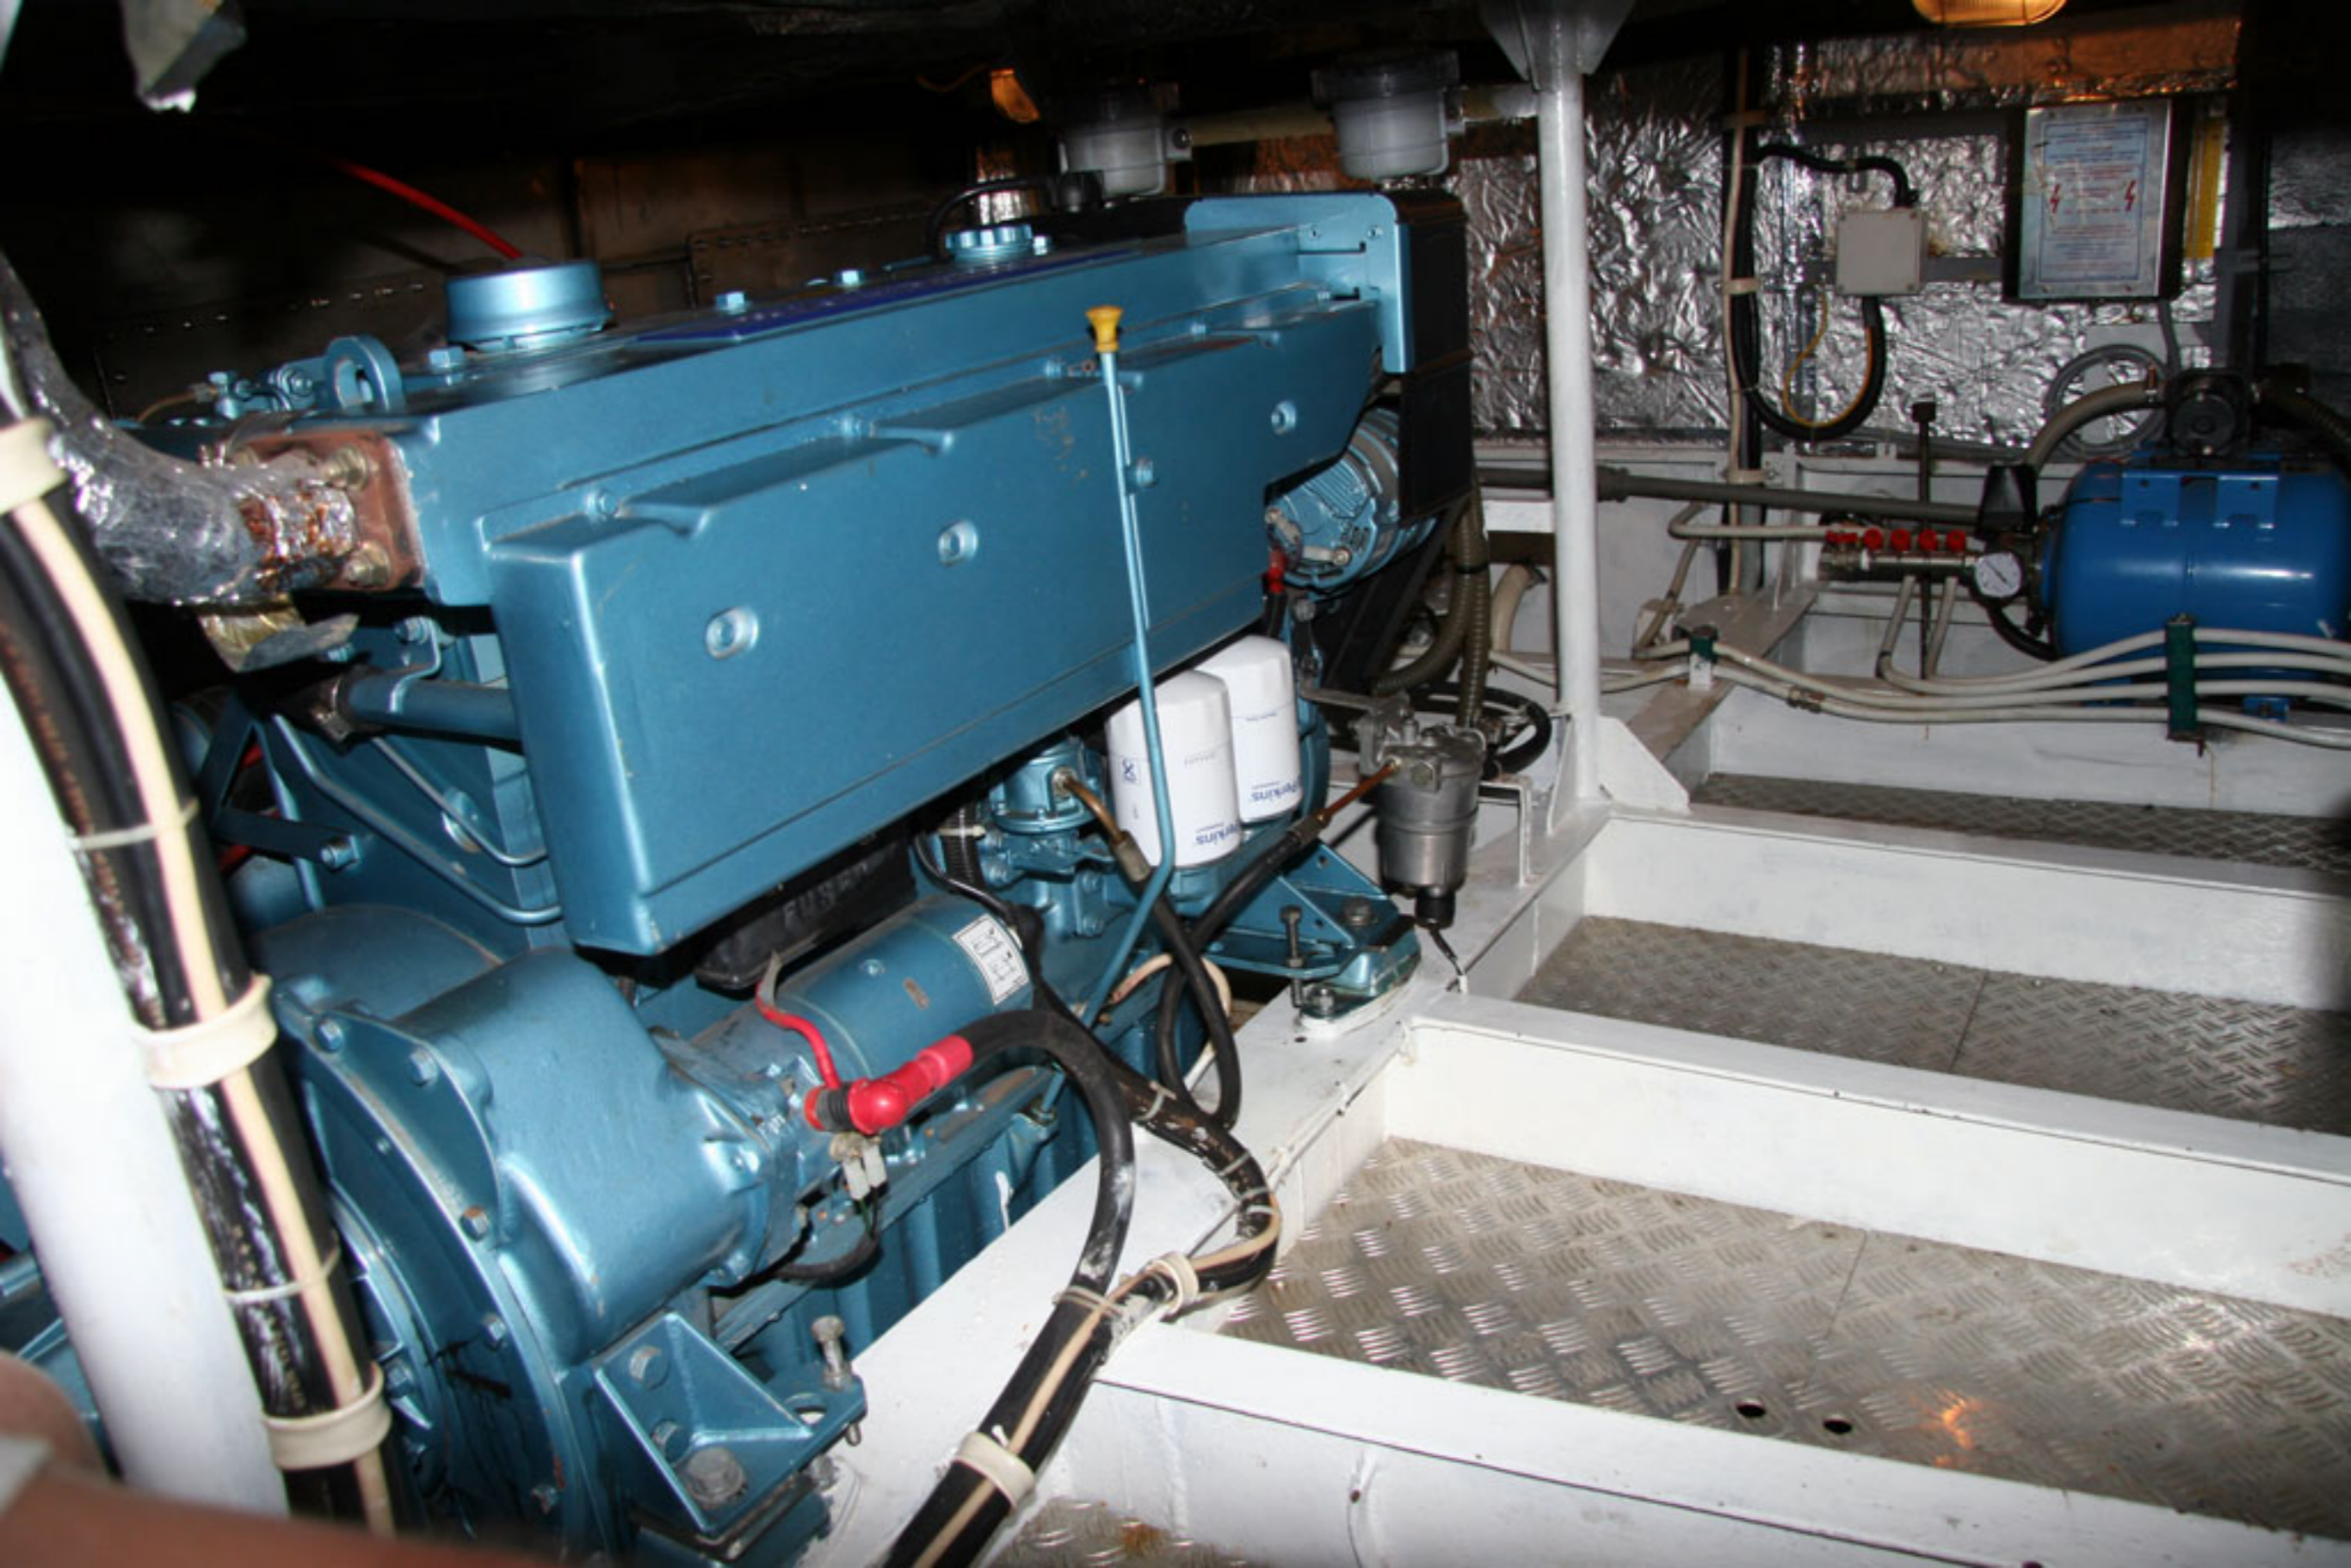

A blue and white water purifier with a toothbrush holder on top, located on the left side of the countertop.

A black hair dryer with a silver nozzle, plugged into a wall outlet on the left side of the countertop.

A chrome faucet with a curved spout, mounted on the granite countertop above the sink.

A white Samsung front-loading washing machine with a circular door and a control panel on top, integrated into the wooden cabinetry.

A white toilet with the lid up, located in the foreground of the bathroom.

Control panel on the wooden cabinet below the countertop, featuring a white square panel, a black knob, and a red emergency stop button.