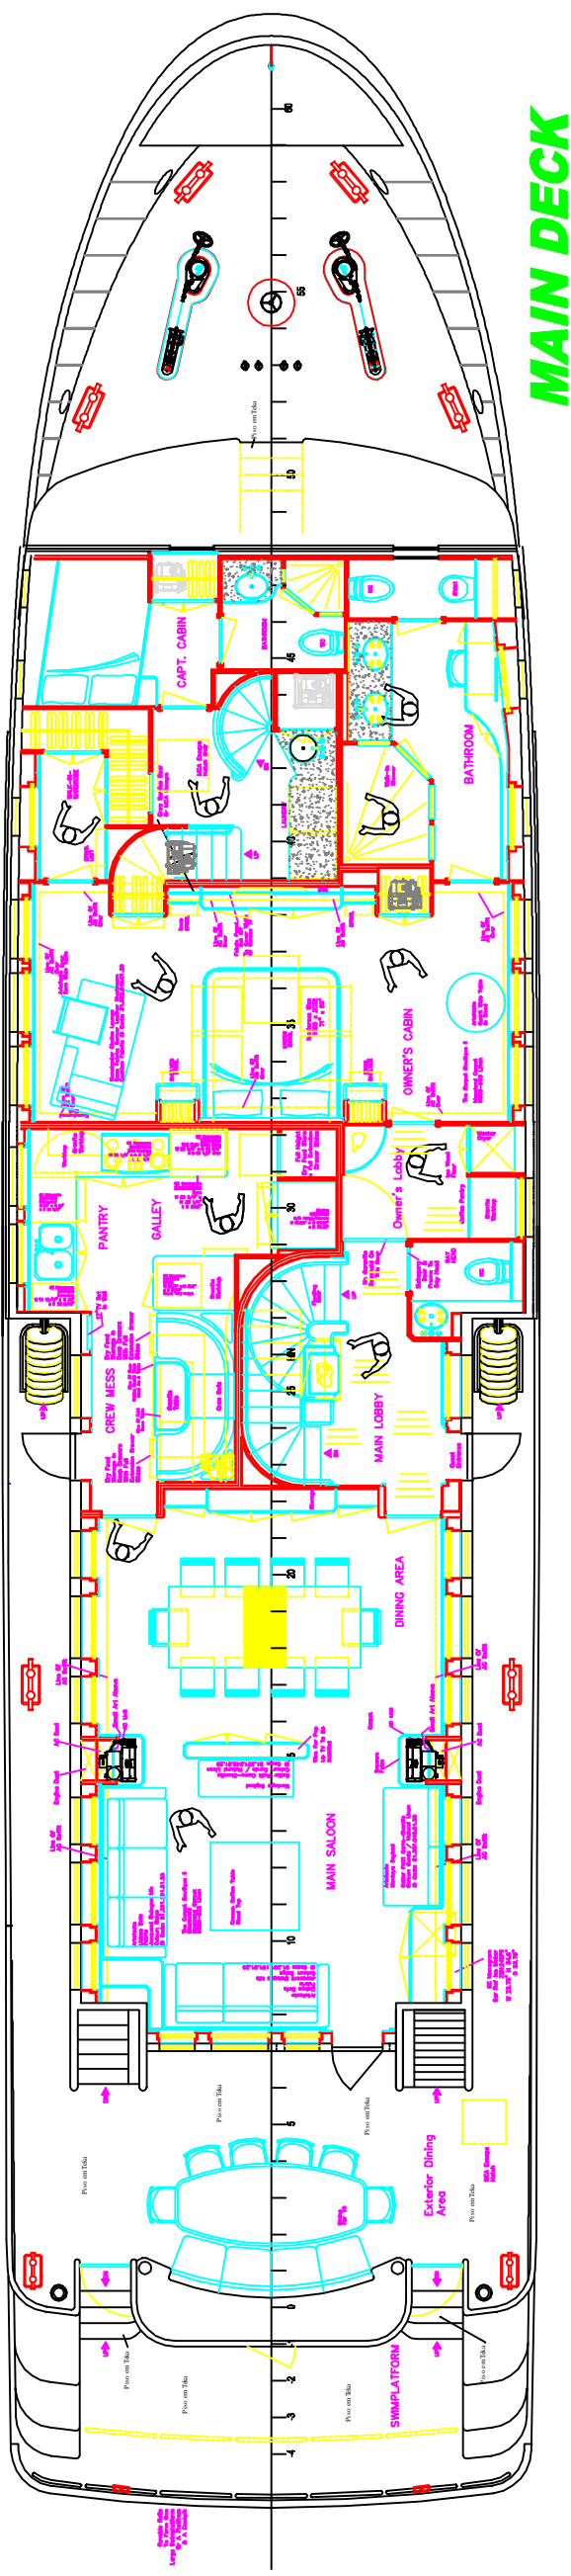

## Inace 111' SUDAMI

**PROFILE**

EDITION	DATE	MODIFICATIONS	COMMENTS

RESPONSIBLE:  
**Mavignier**

DRAWING:  
**Mavignier**

111' MOTORYACHT - 563

TITLE: General Arrangement

N° : 563\_701

scale - 1/100

EDITION	DATE	MODIFICATIONS	COMMENTS

RESPONSIBLE:  
**Mavignier**

DRAWING:  
**Mavignier**

111' MOTORYACHT - 563

TITLE: General Arrangement

N° : 563\_701

scale - 1/100

DATE: 09/02/06

SHEET: 2/3

**FLYBRIDGE**

**BOAT DECK**

MODIFICATIONS

EDITION	DATE	COMMENTS

RESPONSIBLE:  
**Mavignier**

DRAWING:  
**Mavignier**