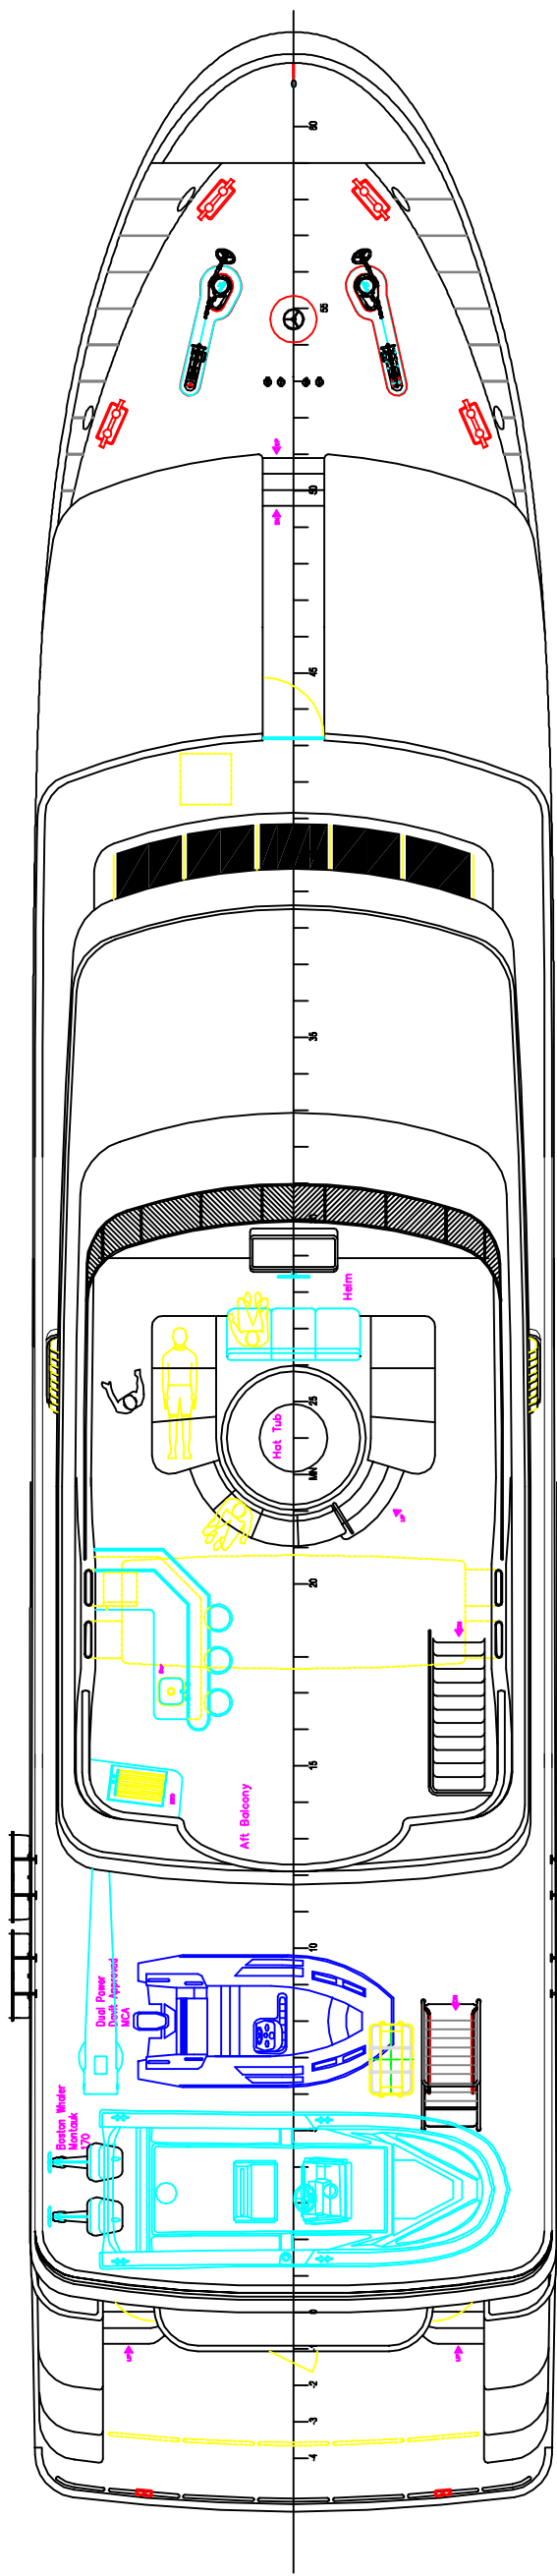

## Inace 111' SUDAMI

**PROFILE**

EDITION	DATE	MODIFICATIONS	COMMENTS

RESPONSIBLE:  
**Mavignier**

DRAWING:  
**Mavignier**

111' MOTORYACHT - 563

TITLE: General Arrangement

N° : 563\_701

scale - 1/100

EDITION	DATE	MODIFICATIONS	COMMENTS

RESPONSIBLE:  
**Mavignier**

DRAWING:  
**Mavignier**

111' MOTORYACHT - 563

TITLE: General Arrangement

N° : 563\_701

scale - 1/100

DATE: 09/02/06

SHEET: 2/3

**FLYBRIDGE**

**BOAT DECK**

MODIFICATIONS

EDITION	DATE	COMMENTS

RESPONSIBLE:  
**Mavignier**

DRAWING:  
**Mavignier**

111' MOTORYACHT - 563

TITLE: General Arrangement

N° : 563\_701

scale - 1/100

DATE: 09/02/06

SHEET: 3/3