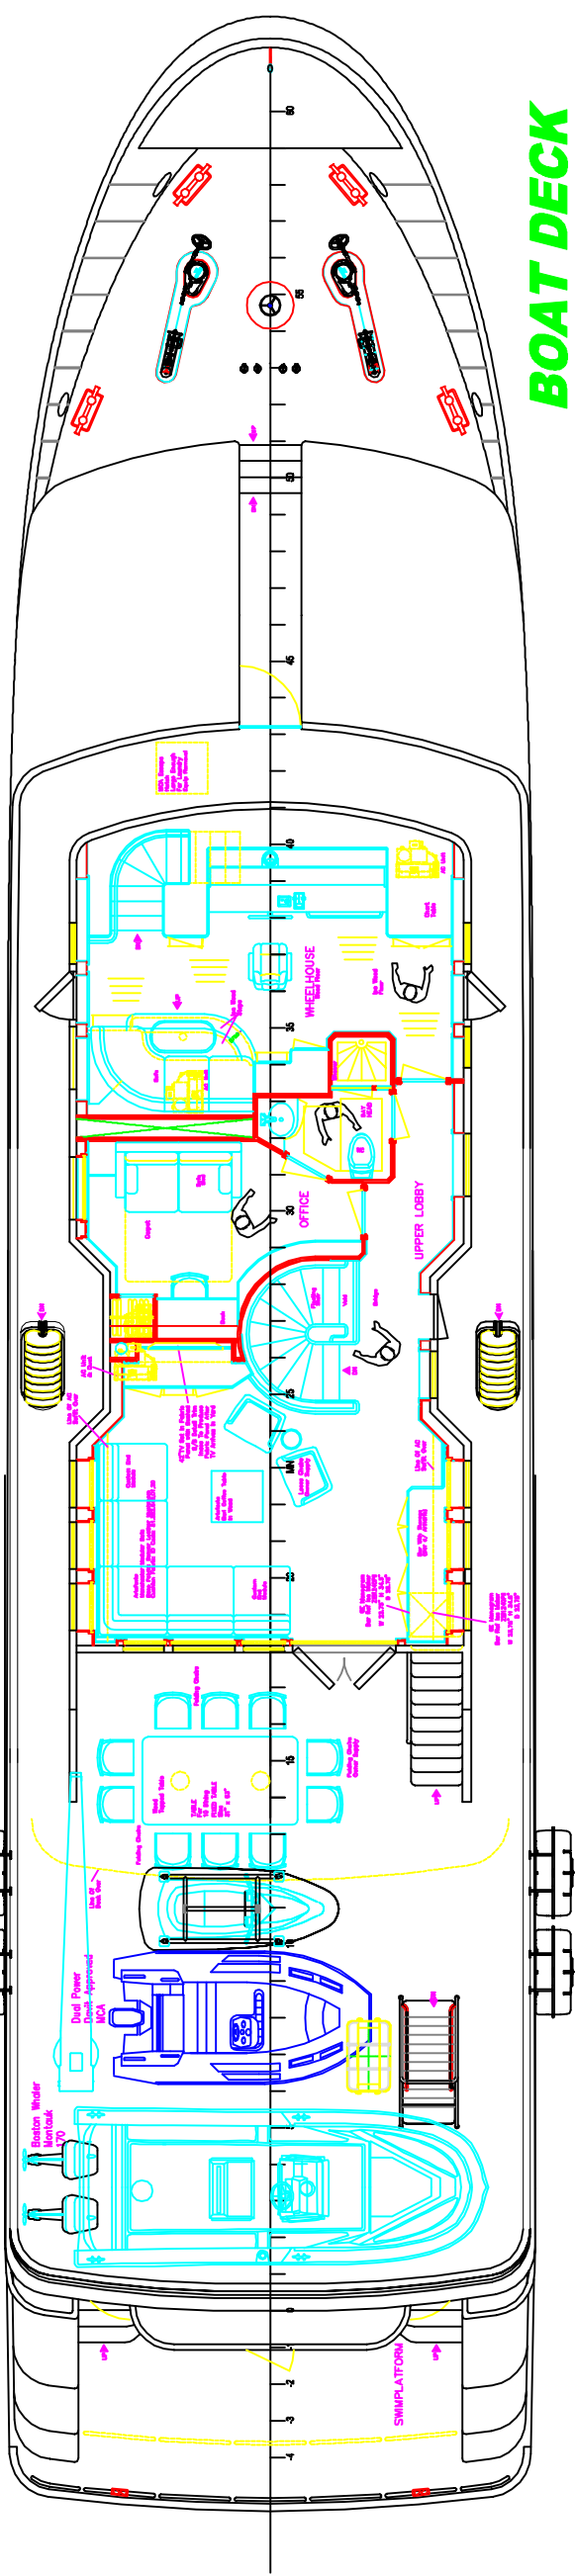

## Inace 111' SUDAMI

**PROFILE**

EDITION	DATE	MODIFICATIONS	COMMENTS

RESPONSIBLE:  
**Mavignier**

DRAWING:  
**Mavignier**

111' MOTORYACHT - 563

TITLE: General Arrangement

N° : 563\_701

scale - 1/100

EDITION	DATE	MODIFICATIONS	COMMENTS

RESPONSIBLE:  
**Mavignier**

DRAWING:  
**Mavignier**

111' MOTORYACHT - 563

TITLE: General Arrangement

N° : 563\_701

scale - 1/100

DATE: 09/02/06

SHEET: 2/3

**FLYBRIDGE**

**BOAT DECK**

MODIFICATIONS

EDITION	DATE	COMMENTS

RESPONSIBLE:  
**Mavignier**

DRAWING:  
**Mavignier**

111' MOTORYACHT - 563

TITLE: General Arrangement

N° : 563\_701

scale - 1/100

DATE: 09/02/06

SHEET: 3/3