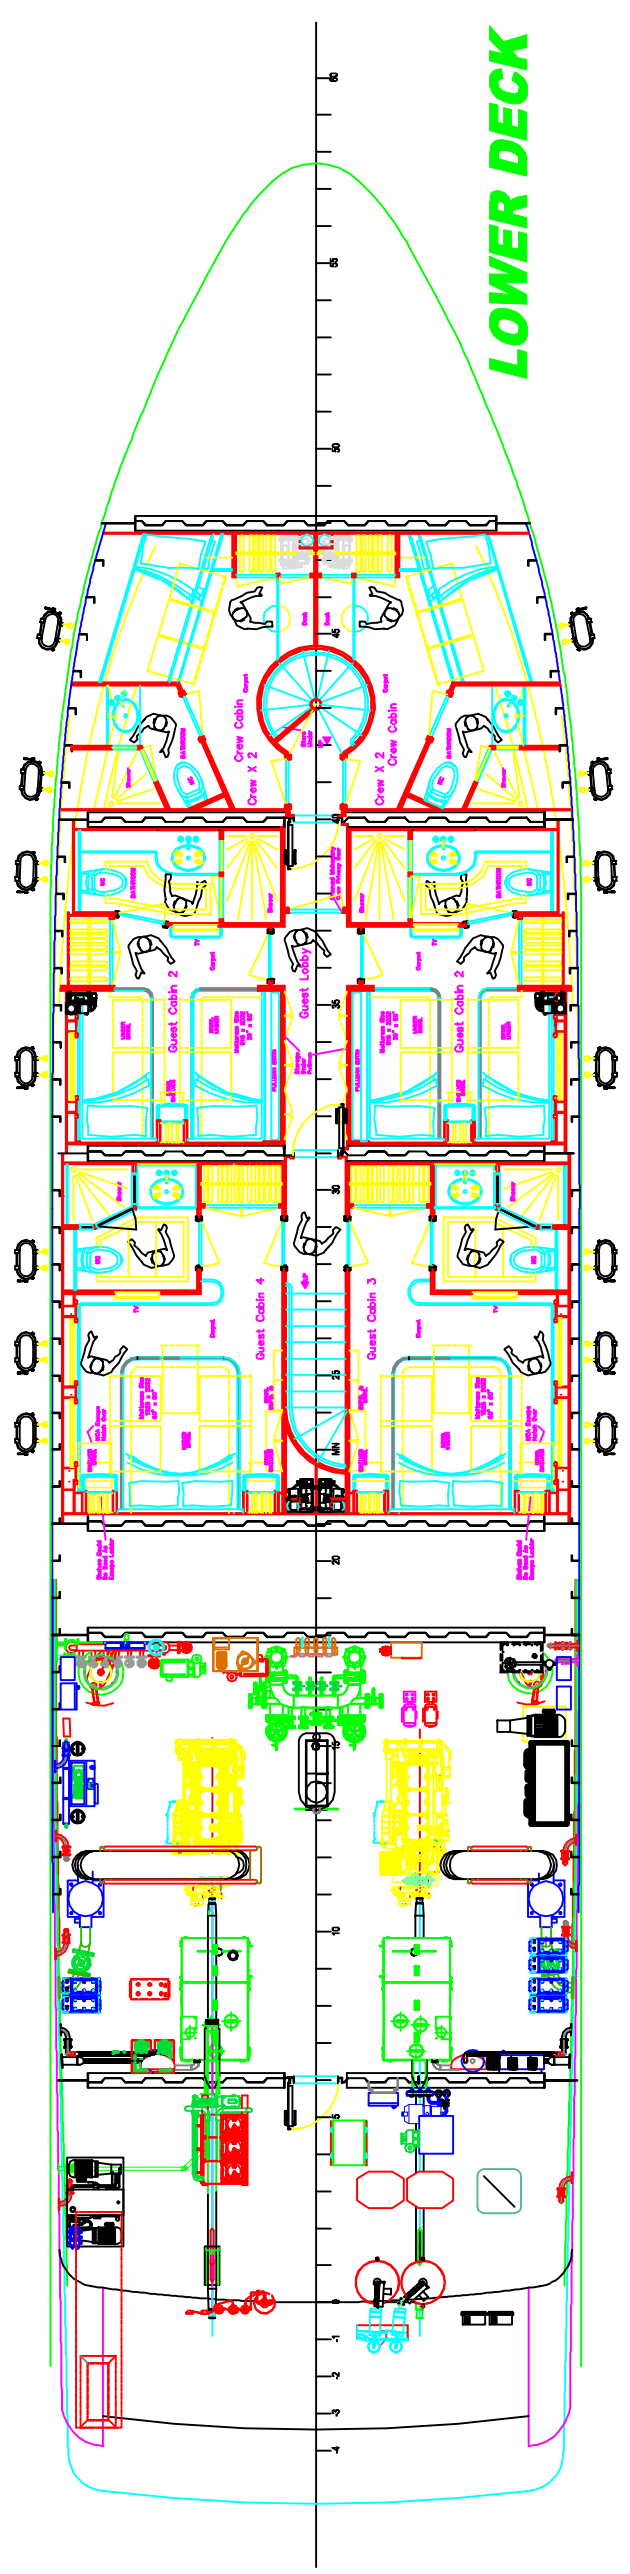

## Inace 111' SUDAMI

**PROFILE**

EDITION	DATE	MODIFICATIONS	COMMENTS

RESPONSIBLE:  
**Mavignier**

DRAWING:  
**Mavignier**

111' MOTORYACHT - 563

TITLE: General Arrangement

N° : 563\_701

scale - 1/100

EDITION	DATE	MODIFICATIONS	COMMENTS

RESPONSIBLE:  
**Mavignier**

DRAWING:  
**Mavignier**

111' MOTORYACHT - 563

TITLE: General Arrangement

N° : 563\_701

scale - 1/100

DATE: 09/02/06

SHEET: 2/3

**FLYBRIDGE**

**BOAT DECK**

MODIFICATIONS

EDITION	DATE	COMMENTS

RESPONSIBLE:  
**Mavignier**

DRAWING:  
**Mavignier**

111' MOTORYACHT - 563

TITLE: General Arrangement

N° : 563\_701

scale - 1/100

DATE: 09/02/06

SHEET: 3/3